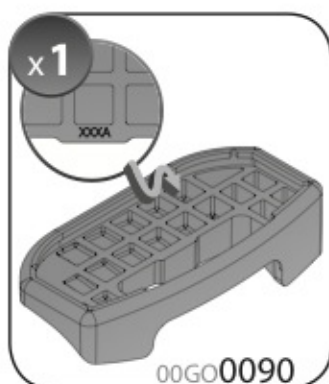

RENAULT SCENIC X-MOD (no railing)

9/09 →

Art. **N21132**