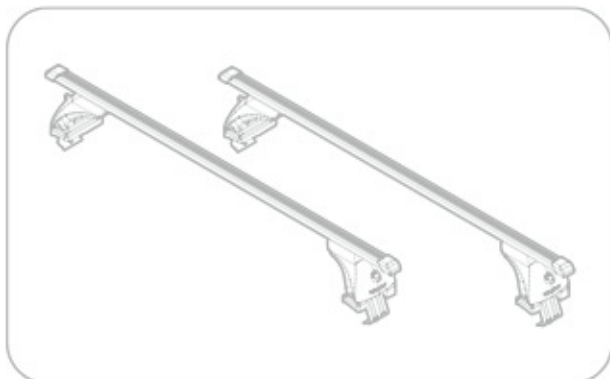

Art.
N21132

C

+

Art. **N20001**

B

+

Art. **N15021**

A

ACCIAIO
Steel

=

Art. **N15026**

A

ALLUMINIO
Aluminium

=

RENAULT SCENIC X-MOD (no railing)

9/09 →