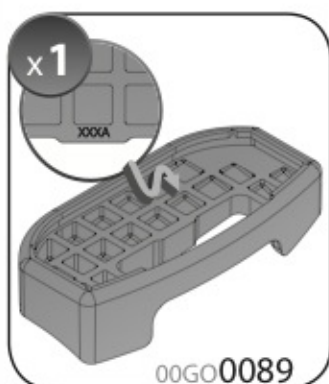

RENAULT SCENIC X-MOD (no railing)

9/09 →

Art. **N21132**