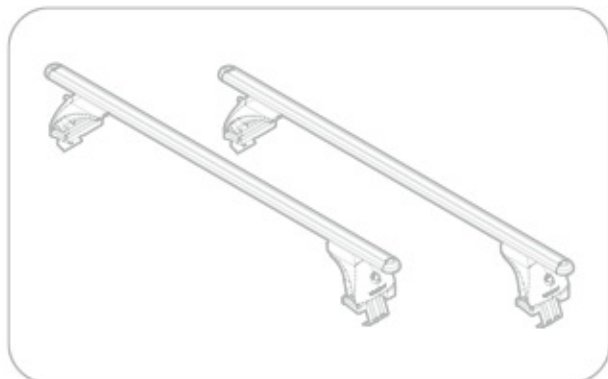

ACCIAIO
Steel

=

Art. **N15026**

A

ALLUMINIO
Aluminium

=

RENAULT SCENIC X-MOD (no railing)

9/09 →