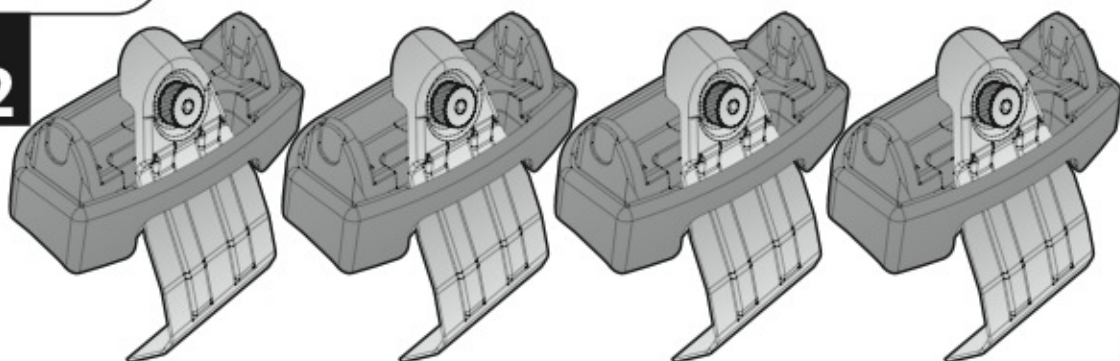

Art.
N21132